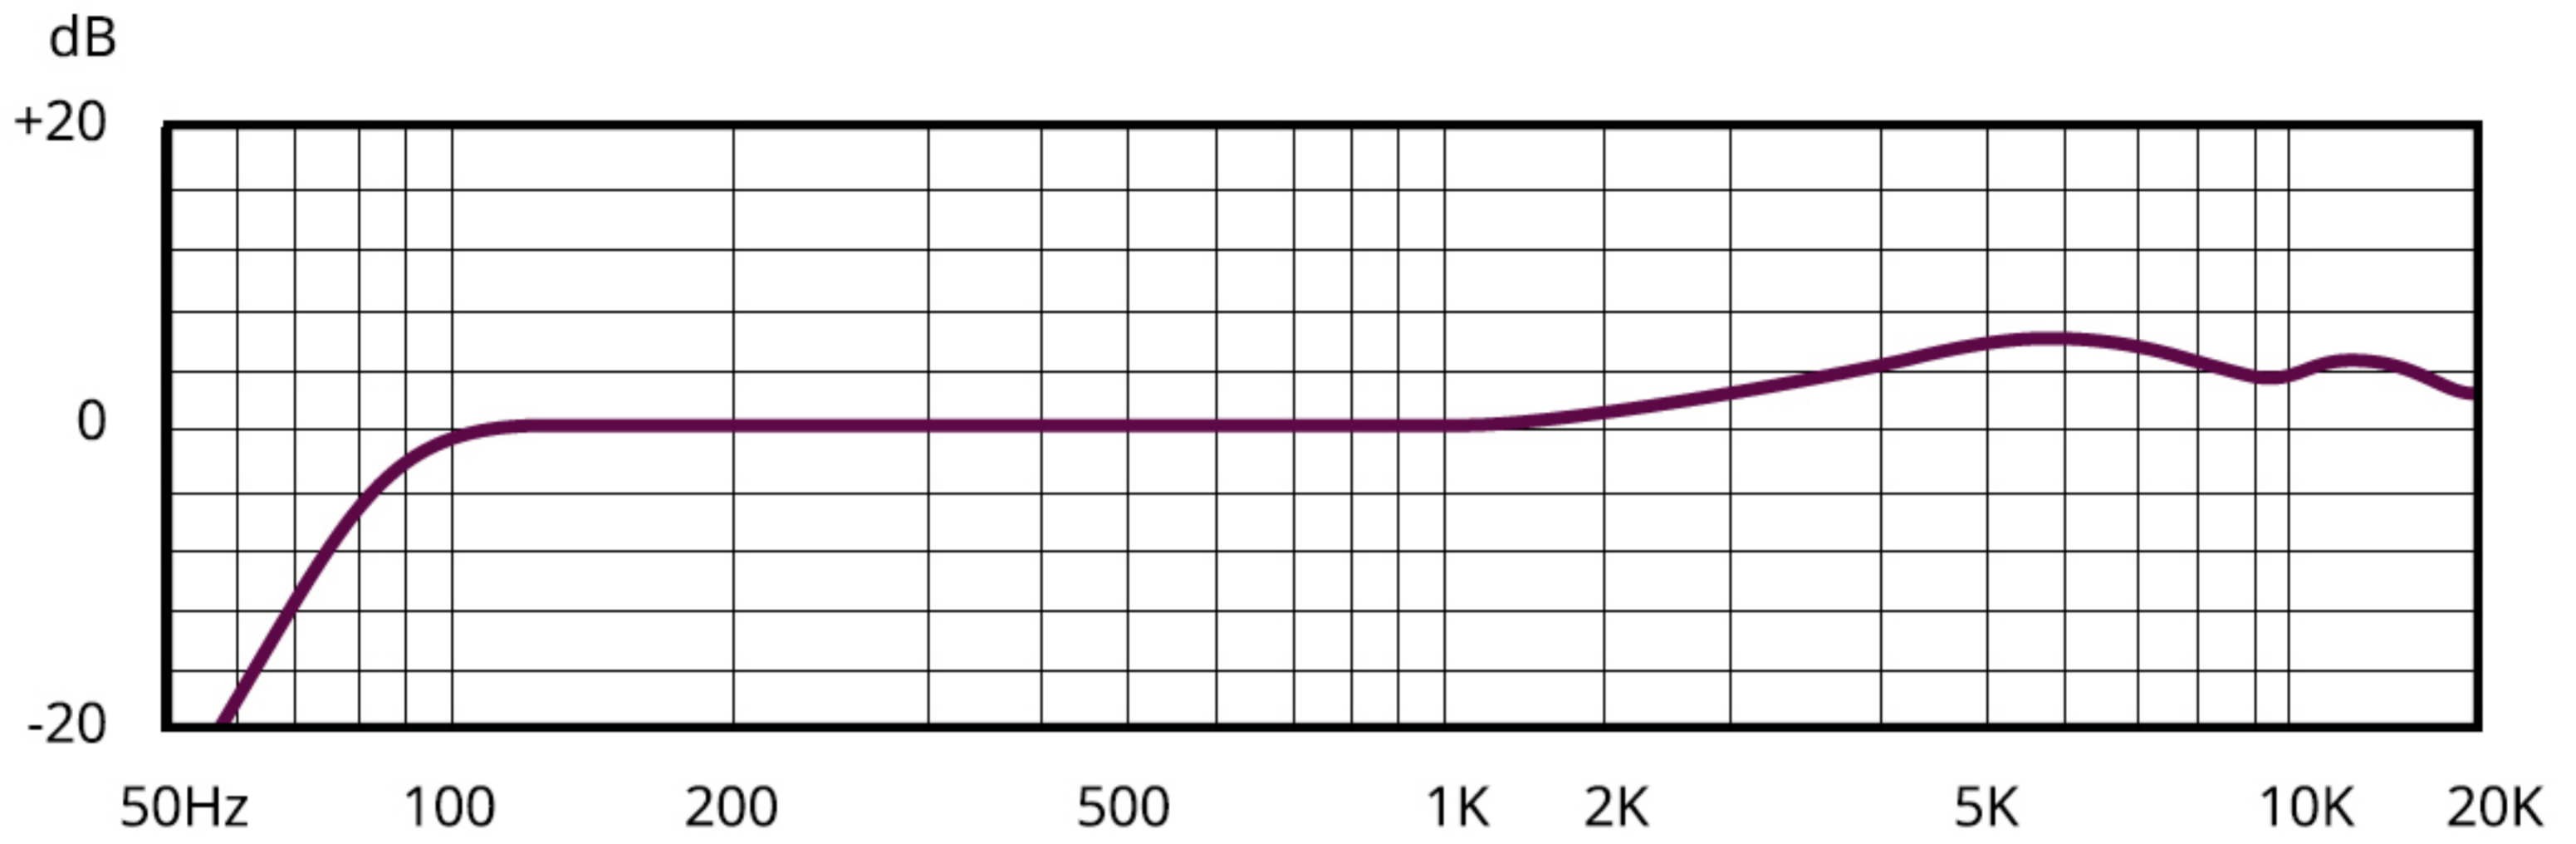

Aston Spirit

Figure-of-Eight

16KHz —————